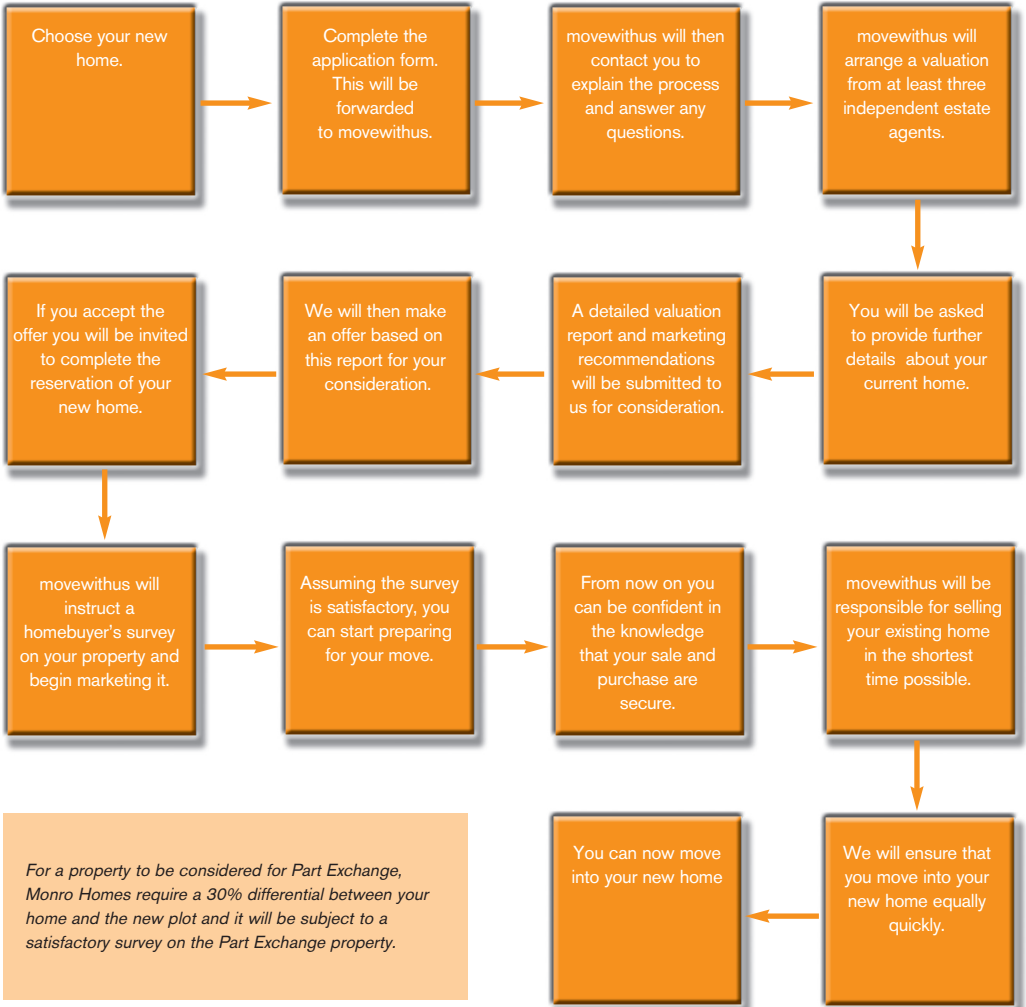

Step by step guide as to how the scheme works

Monro Homes, 6 North Court, Armstrong Road, Maidstone, Kent ME15 6JZ

Tel: 01622 757560 Fax: 01622 757566 sales@monrohomes.co.uk